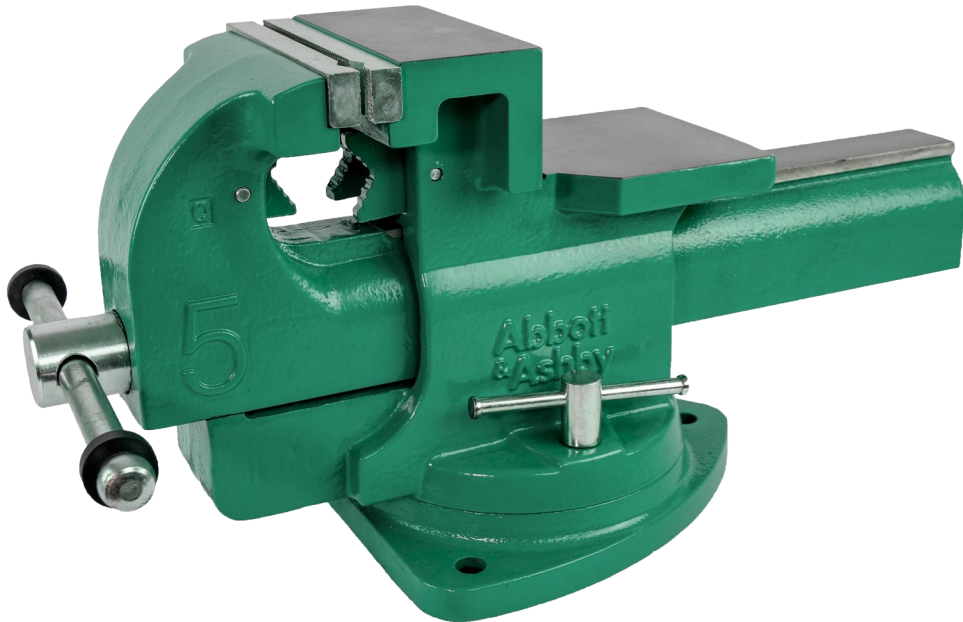

Features:

- Heavy duty cast iron body
- 360 degree swivel base
- 360 degree rotating jaws
- Integrated large steel anvil
- Hardened steel jaws with vertical notch
- Integrated pipe jaws

Part No: ATBVU125

Item Code: 810220

Jaw Size: 125mm

Jaw Opening Size: 125mm

Pipe Jaw Capacity: 1/32" to 2.5"

Length: 420mm

Depth: 150mm

Height: 230mm

Weight: 19kg

Features:

- Heavy duty cast iron body
- 360 degree swivel base
- Quick release function
- 3 x Integrated large steel anvils
- Hardened steel jaws with vertical notch
- Integrated pipe jaws

Part No: ATBVHD125

Features:

- Heavy duty cast iron body
- 360 degree swivel base
- 360 degree rotating jaws
- Integrated large steel anvil
- Hardened steel jaws with vertical notch
- Integrated pipe jaws

Part No: ATBVU150