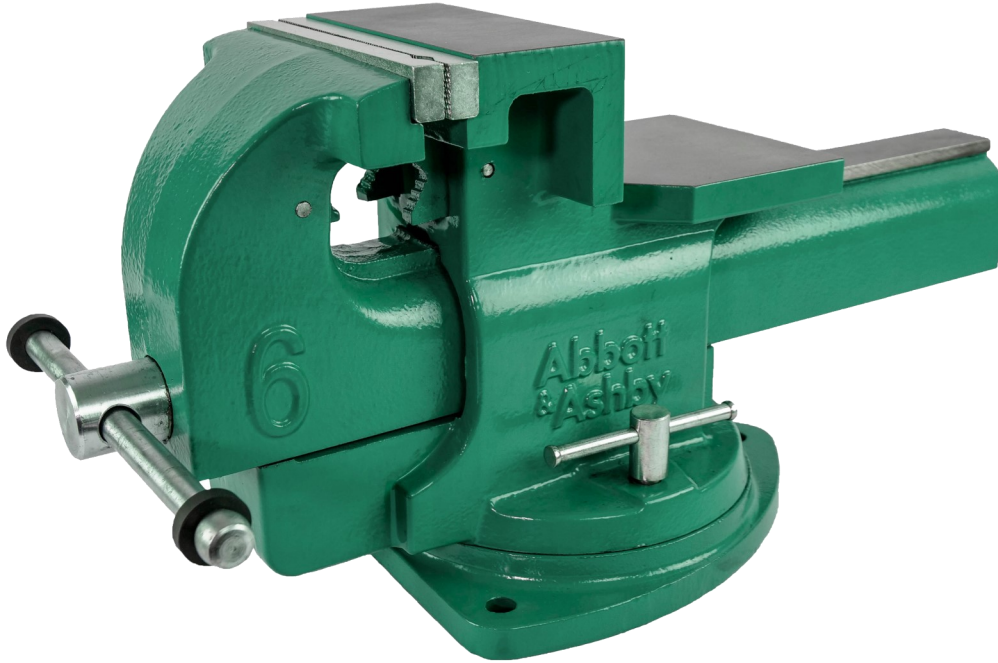

Features:

- Heavy duty cast iron body
- 360 degree swivel base
- 360 degree rotating jaws
- Integrated large steel anvil
- Hardened steel jaws with vertical notch
- Integrated pipe jaws

Part No: ATBVU125

Features:

- Heavy duty cast iron body
- 360 degree swivel base
- Quick release function
- 3 x Integrated large steel anvils
- Hardened steel jaws with vertical notch
- Integrated pipe jaws

Part No: ATBVHD125

Item Code: 810221

Jaw Size: 125mm

Jaw Opening Size: 178mm

Pipe Jaw Capacity 3/4" to 2"

Length: 461mm

Depth: 194mm

Height: 232mm

Weight: 21kg

Features:

- Heavy duty cast iron body
- 360 degree swivel base
- 360 degree rotating jaws
- Integrated large steel anvil
- Hardened steel jaws with vertical notch
- Integrated pipe jaws

Part No: ATBVU150