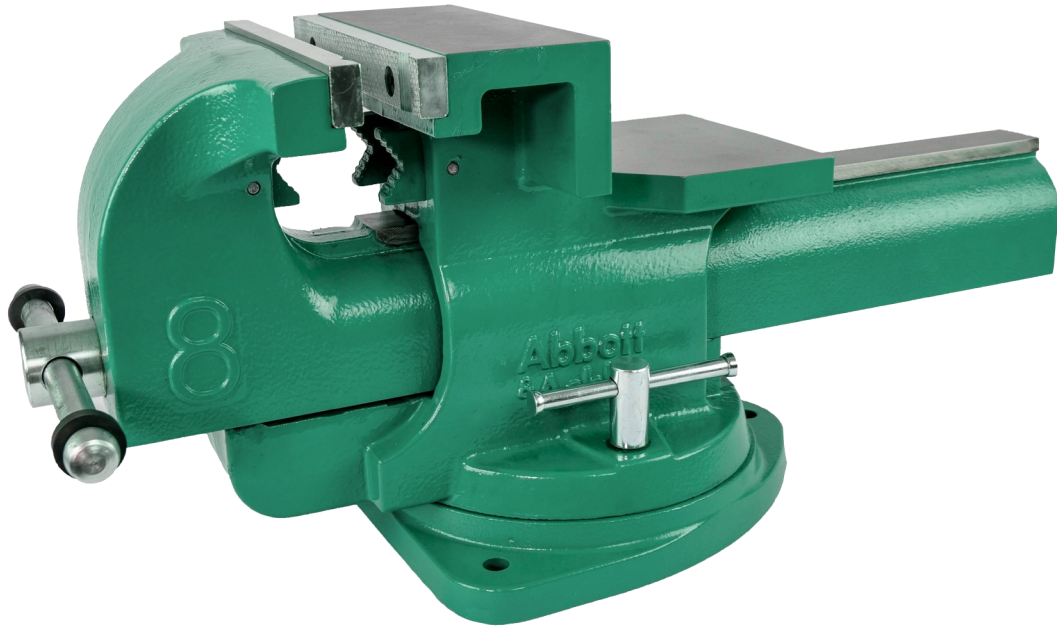

Features:

- Heavy duty cast iron body
- 360 degree swivel base
- 360 degree rotating jaws
- Integrated large steel anvil
- Hardened steel jaws with vertical notch
- Integrated pipe jaws

Part No: ATBVU125

Features:

- Heavy duty cast iron body
- 360 degree swivel base
- Quick release function
- 3 x Integrated large steel anvils
- Hardened steel jaws with vertical notch
- Integrated pipe jaws

Part No: ATBVHD125

Features:

- Heavy duty cast iron body
- 360 degree swivel base
- 360 degree rotating jaws
- Integrated large steel anvil
- Hardened steel jaws with vertical notch
- Integrated pipe jaws

Part No: ATBVU150

Features:

- Heavy duty cast iron body
- 360 degree swivel base
- 360 degree rotating jaws
- Integrated large steel anvil
- Hardened steel jaws with vertical notch
- Integrated pipe jaws

Part No: ATBVU200